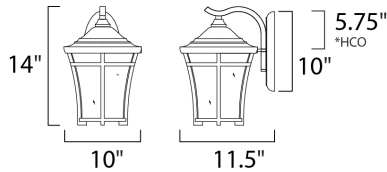

\*height from center of outlet to the top of the fixture

#### MEASUREMENTS

DIMENSION : 10" W x 14" H x 11.5" Ext  
 BACK PLATE : 5.25" W x 10" H x 5.75" HCO  
 HANGING WEIGHT : 5.55 lb