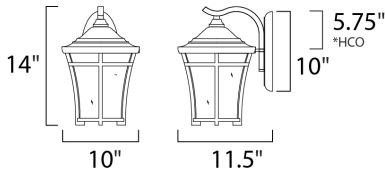

*height from center of outlet to the top of the fixture

MEASUREMENTS

- DIMENSION : 10" W x 14" H x 11.5" Ext
- BACK PLATE : 5.25" W x 10" H x 5.75" HCO
- HANGING WEIGHT : 5.55 lb

LAMPING

- INPUT VOLTAGE : 120V
- BULB : 1 x 60W Incandescent E26 Medium , 60W Total
- BULB INCLUDED : (Not Included)
- DIMMABLE : Yes