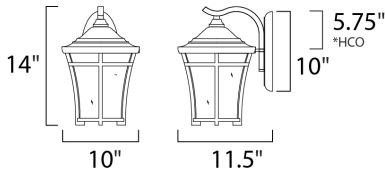

*height from center of outlet to the top of the fixture

MEASUREMENTS

DIMENSION : 10" W x 14" H x 11.5" Ext
 BACK PLATE : 5.25" W x 10" H x 5.75" HCO
 HANGING WEIGHT : 5.55 lb

LAMPING

INPUT VOLTAGE : 120V
 BULB : 1 x 60W Incandescent E26 Medium , 60W Total
 BULB INCLUDED : (Not Included)
 DIMMABLE : Yes