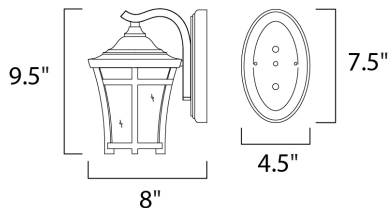

MEASUREMENTS

DIMENSION : 6.5" W x 9.5" H x 8" Ext
 BACK PLATE : 4.5" W x 7.5" H x 4" HCO
 HANGING WEIGHT : 2.43 lb

LAMPING

INPUT VOLTAGE : 120V
 BULB : 1 x 60W Incandescent E26 Medium , 60W Total
 BULB INCLUDED : (Not Included)
 DIMMABLE : Yes