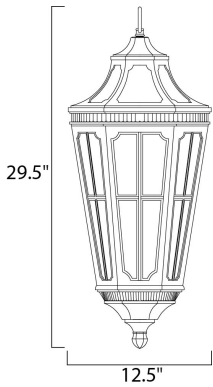

MEASUREMENTS

DIMENSION : 12.5" L x 12.5" W x 29.5" H
 HANGING WEIGHT : 9.92 lb

LAMPING

INPUT VOLTAGE : 120V
 BULB : 3 x 40W Incandescent E12 Candelabra , 120W Total
 BULB INCLUDED : (Not Included)
 DIMMABLE : Yes