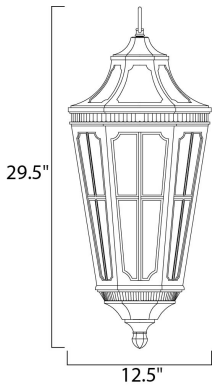

**MEASUREMENTS**

DIMENSION : 12.5" L x 12.5" W x 29.5" H  
 HANGING WEIGHT : 9.92 lb

**LAMPING**

INPUT VOLTAGE : 120V  
 BULB : 3 x 40W Incandescent E12 Candelabra , 120W Total  
 BULB INCLUDED : (Not Included)  
 DIMMABLE : Yes