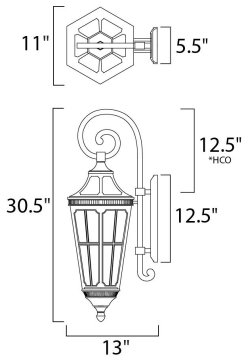

PRODUCT DESCRIPTION

Maxim Lighting's Beacon Hill VX Collection is made with Vivex, a material twice the strength of resin, is non-corrosive, UV resistant and backed with a 5-Year Limited Warranty. Beacon Hill VX features our Sienna finish and Seedy glass.