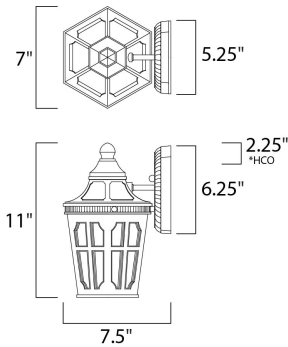

PRODUCT DESCRIPTION

Maxim Lighting's Beacon Hill VX Collection is made with Vivex, a material twice the strength of resin, is non-corrosive, UV resistant and backed with a 5-Year Limited Warranty. Beacon Hill VX features our Sienna finish and Seedy glass.

MEASUREMENTS

DIMENSION : 7" W x 11" H x 7.5" Ext
BACK PLATE : 5.25" W x 6.25" H x 2.25" HCO
HANGING WEIGHT : 2.87 lb

LAMPING

INPUT VOLTAGE : 120V
BULB : 1 x 60W Incandescent E26 Medium , 60W Total
BULB INCLUDED : (Not Included)
DIMMABLE : Yes

FINISHES OPTION

Sienna (SE)

GLASS

Seedy CD

MATERIAL

Vivex Resin Composite

RATINGS

cETLus
Wet Location

ADDITIONAL

OPERATING TEMPERATURE:
-20°C (-4°F), 40°C (104°F)

Always consult a qualified electrician before installing any lighting product.