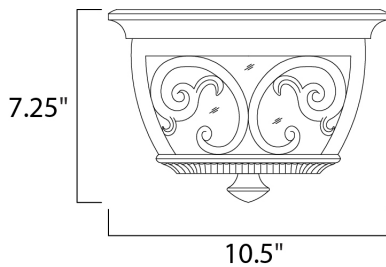

**MEASUREMENTS**

DIMENSION : 10.5" L x 10.5" W x 7.25" H  
 HANGING WEIGHT : 8.16 lb

**LAMPING**

INPUT VOLTAGE : 120V  
 BULB : 2 x 60W Incandescent E26 Medium , 120W Total  
 BULB INCLUDED : (Not Included)  
 DIMMABLE : Yes