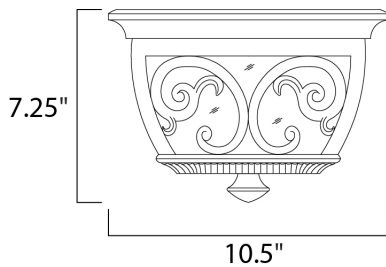

MEASUREMENTS

DIMENSION : 10.5" L x 10.5" W x 7.25" H
 HANGING WEIGHT : 8.16 lb

LAMPING

INPUT VOLTAGE : 120V
 BULB : 2 x 60W Incandescent E26 Medium , 120W Total
 BULB INCLUDED : (Not Included)
 DIMMABLE : Yes