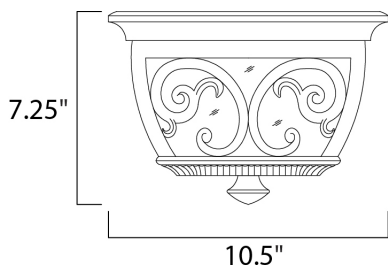

MEASUREMENTS

DIMENSION : 10.5" L x 10.5" W x 7.25" H
 HANGING WEIGHT : 8.16 lb

LAMPING

INPUT VOLTAGE : 120V
 BULB : 2 x 60W Incandescent E26 Medium , 120W Total
 BULB INCLUDED : (Not Included)
 DIMMABLE : Yes