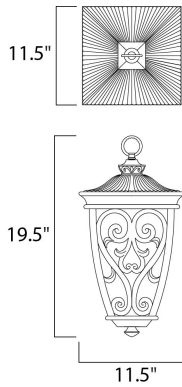

**MEASUREMENTS**

DIMENSION : 11.5" L x 11.5" W x 19.5" H  
 CANOPY : 5" W x 0.5" H x 5" L  
 HANGING WEIGHT : 10.8 lb

**LAMPING**

INPUT VOLTAGE : 120V  
 BULB : 3 x 40W Incandescent E12 Candelabra , 120W Total  
 BULB INCLUDED : (Not Included)  
 DIMMABLE : Yes