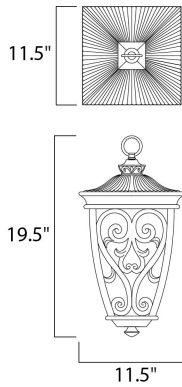

MEASUREMENTS

DIMENSION : 11.5" L x 11.5" W x 19.5" H
 CANOPY : 5" W x 0.5" H x 5" L
 HANGING WEIGHT : 10.8 lb

LAMPING

INPUT VOLTAGE : 120V
 BULB : 3 x 40W Incandescent E12 Candelabra , 120W Total
 BULB INCLUDED : (Not Included)
 DIMMABLE : Yes