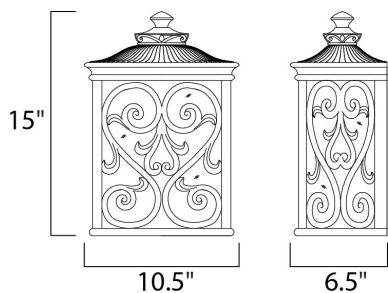

MEASUREMENTS

DIMENSION : 10.5" W x 15" H x 6.5" Ext
 BACK PLATE : 8.75" W x 11.5" H x 9.5" HCO
 HANGING WEIGHT : 6.39 lb

LAMPING

INPUT VOLTAGE : 120V
 BULB : 2 x 60W Incandescent E26 Medium , 120W Total
 BULB INCLUDED : (Not Included)
 DIMMABLE : Yes