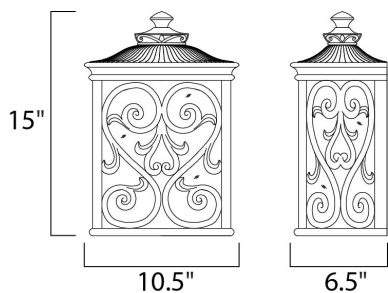

**MEASUREMENTS**

DIMENSION : 10.5" W x 15" H x 6.5" Ext  
 BACK PLATE : 8.75" W x 11.5" H x 9.5" HCO  
 HANGING WEIGHT : 6.39 lb

**LAMPING**

INPUT VOLTAGE : 120V  
 BULB : 2 x 60W Incandescent E26 Medium , 120W Total  
 BULB INCLUDED : (Not Included)  
 DIMMABLE : Yes