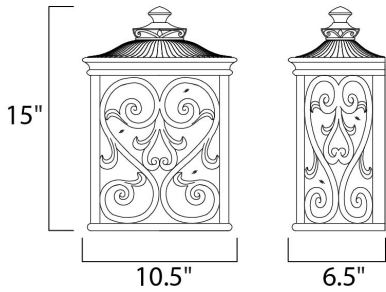

MEASUREMENTS

DIMENSION : 10.5" W x 15" H x 6.5" Ext
 BACK PLATE : 8.75" W x 11.5" H x 9.5" HCO
 HANGING WEIGHT : 6.39 lb

LAMPING

INPUT VOLTAGE : 120V
 BULB : 2 x 60W Incandescent E26 Medium , 120W Total
 BULB INCLUDED : (Not Included)
 DIMMABLE : Yes