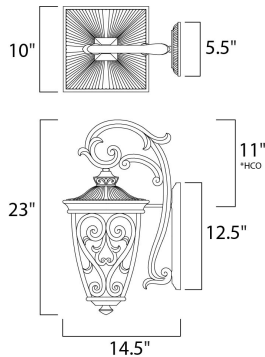

PRODUCT DESCRIPTION

Maxim Lighting's Newbury VX Collection is made with Vivex, a material twice the strength of resin, is non-corrosive, UV resistant and backed with a 5-Year Limited Warranty. Newbury VX features our Oriental Bronze finish and Seedy glass.