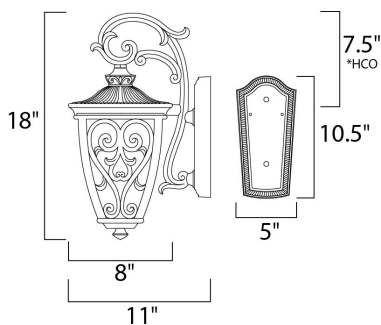

MEASUREMENTS

DIMENSION : 8" W x 18" H x 11" Ext
 BACK PLATE : 5" W x 10.5" H x 7.5" HCO
 HANGING WEIGHT : 5.95 lb

LAMPING

INPUT VOLTAGE : 120V
 BULB : 2 x 60W Incandescent E12 Candelabra , 120W Total
 BULB INCLUDED : (Not Included)
 DIMMABLE : Yes

*height from center of outlet to the top of the fixture

FINISHES OPTION

■ Oriental Bronze (OB)

GLASS

Seedy CD

MATERIAL

Vivex Resin Composite

RATINGS