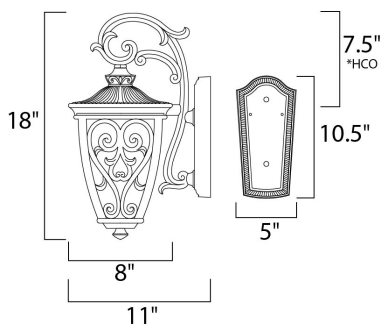

**MEASUREMENTS**

DIMENSION : 8" W x 18" H x 11" Ext  
 BACK PLATE : 5" W x 10.5" H x 7.5" HCO  
 HANGING WEIGHT : 5.95 lb

**LAMPING**

INPUT VOLTAGE : 120V  
 BULB : 2 x 60W Incandescent E12 Candelabra , 120W Total  
 BULB INCLUDED : (Not Included)  
 DIMMABLE : Yes

\*height from center of outlet to the top of the fixture

**FINISHES OPTION**

 Oriental Bronze (OB)

**GLASS**

Seedy CD

**MATERIAL**

Vivex Resin Composite

**RATINGS**