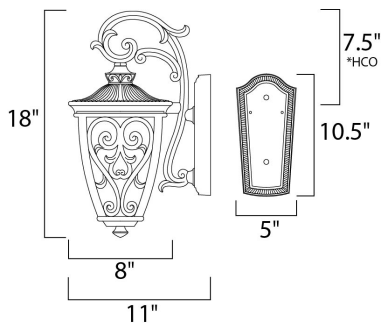

MEASUREMENTS

DIMENSION : 8" W x 18" H x 11" Ext
 BACK PLATE : 5" W x 10.5" H x 7.5" HCO
 HANGING WEIGHT : 5.95 lb

LAMPING

INPUT VOLTAGE : 120V
 BULB : 2 x 60W Incandescent E12 Candelabra , 120W Total
 BULB INCLUDED : (Not Included)
 DIMMABLE : Yes