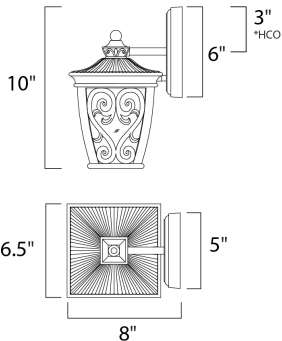

MEASUREMENTS

DIMENSION : 6.5" W x 10" H x 8" Ext
BACK PLATE : 5" W x 6" H x 3" HCO
HANGING WEIGHT : 3 lb

LAMPING

INPUT VOLTAGE : 120V
BULB : 1 x 60W Incandescent E26 Medium , 60W Total
BULB INCLUDED : (Not Included)
DIMMABLE : Yes

Always consult a qualified electrician before installing any lighting product.