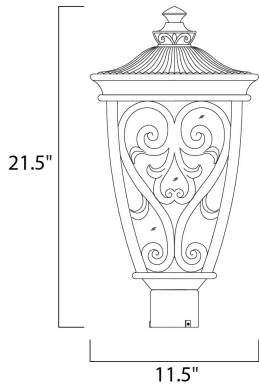

MEASUREMENTS

DIMENSION : 11.5" L x 11.5" W x 21.5" H
 HANGING WEIGHT : 10.14 lb

LAMPING

INPUT VOLTAGE : 120V
 BULB : 3 x 40W Incandescent E12 Candelabra , 120W Total
 BULB INCLUDED : (Not Included)
 DIMMABLE : Yes