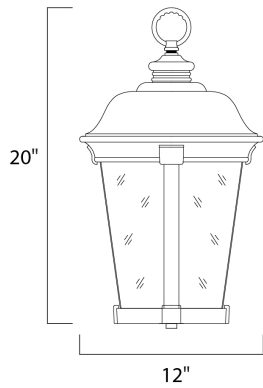

MEASUREMENTS

DIMENSION : 12" L x 12" W x 20" H
 MAX OAH : 95" OAH
 HANGING WEIGHT : 9.37 lb

LAMPING

INPUT VOLTAGE : 120V
 BULB : 3 x 40W Incandescent E12 Candelabra , 120W Total
 BULB INCLUDED : (Not Included)
 DIMMABLE : Yes