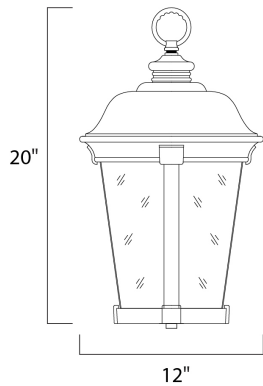

**MEASUREMENTS**

DIMENSION : 12" L x 12" W x 20" H  
 MAX OAH : 95" OAH  
 HANGING WEIGHT : 9.37 lb

**LAMPING**

INPUT VOLTAGE : 120V  
 BULB : 3 x 40W Incandescent E12 Candelabra , 120W Total  
 BULB INCLUDED : (Not Included)  
 DIMMABLE : Yes