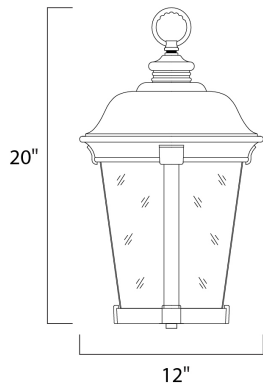

**MEASUREMENTS**

DIMENSION : 12" L x 12" W x 20" H  
 MAX OAH : 95" OAH  
 HANGING WEIGHT : 9.37 lb

**LAMPING**

INPUT VOLTAGE : 120V  
 BULB : 3 x 40W Incandescent E12 Candelabra , 120W Total  
 BULB INCLUDED : (Not Included)  
 DIMMABLE : Yes