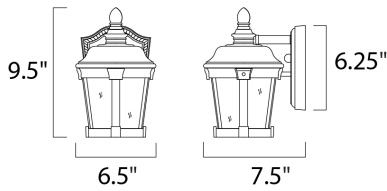

MEASUREMENTS

DIMENSION : 6.5" W x 9.5" H x 7.5" Ext
 BACK PLATE : 5.25" W x 6.25" H x 4" HCO
 HANGING WEIGHT : 2.64 lb

LAMPING

INPUT VOLTAGE : 120V
 BULB : 1 x 60W Incandescent E26 Medium , 60W Total
 BULB INCLUDED : (Not Included)
 DIMMABLE : Yes