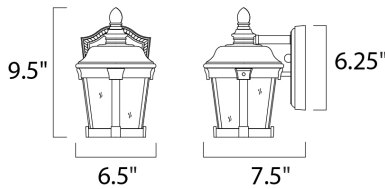

MEASUREMENTS

DIMENSION : 6.5" W x 9.5" H x 7.5" Ext
 BACK PLATE : 5.25" W x 6.25" H x 4" HCO
 HANGING WEIGHT : 2.64 lb

LAMPING

INPUT VOLTAGE : 120V
 BULB : 1 x 60W Incandescent E26 Medium , 60W Total
 BULB INCLUDED : (Not Included)
 DIMMABLE : Yes