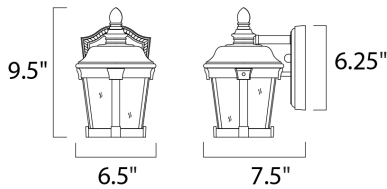

MEASUREMENTS

DIMENSION : 6.5" W x 9.5" H x 7.5" Ext
 BACK PLATE : 5.25" W x 6.25" H x 4" HCO
 HANGING WEIGHT : 2.64 lb

LAMPING

INPUT VOLTAGE : 120V
 BULB : 1 x 60W Incandescent E26 Medium , 60W Total
 BULB INCLUDED : (Not Included)
 DIMMABLE : Yes