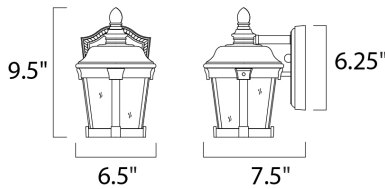

**MEASUREMENTS**

- DIMENSION : 6.5" W x 9.5" H x 7.5" Ext
- BACK PLATE : 5.25" W x 6.25" H x 4" HCO
- HANGING WEIGHT : 2.64 lb

**LAMPING**

- INPUT VOLTAGE : 120V
- BULB : 1 x 60W Incandescent E26 Medium , 60W Total
- BULB INCLUDED : (Not Included)
- DIMMABLE : Yes