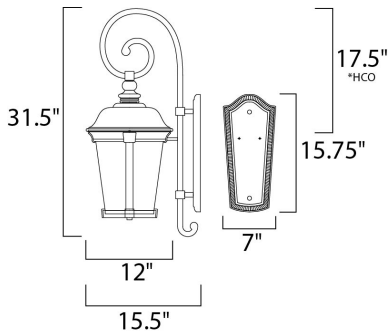

PRODUCT DESCRIPTION

Maxim Lighting's Dover VX Collection is made with Vivex, a material twice the strength of resin, is non-corrosive, UV resistant and backed with a 5-Year Limited Warranty. Dover VX features our Bronze finish and Seedy glass.

MEASUREMENTS

- DIMENSION : 12" W x 31.5" H x 15.5" Ext
- BACK PLATE : 7" W x 15.75" H x 17.5" HCO
- HANGING WEIGHT : 20.02 lb

LAMPING

- INPUT VOLTAGE : 120V
- BULB : 3 x 40W Incandescent E12 Candelabra , 120W Total
- BULB INCLUDED : (Not Included)
- DIMMABLE : Yes

FINISHES OPTION

- Bronze (BZ)

GLASS

Seedy CD

MATERIAL

Vivex Resin Composite, Glass

RATINGS

cETLus
Wet Location

ADDITIONAL

OPERATING TEMPERATURE:
-20°C (-4°F), 40°C (104°F)

Always consult a qualified electrician before installing any lighting product.