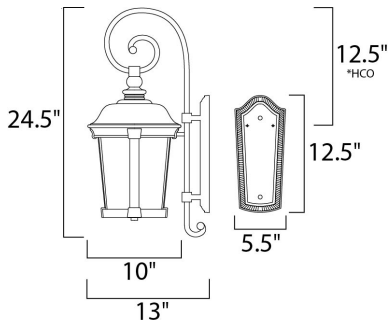

PRODUCT DESCRIPTION

Maxim Lighting's Dover VX Collection is made with Vivex, a material twice the strength of resin, is non-corrosive, UV resistant and backed with a 5-Year Limited Warranty. Dover VX features our Bronze finish and Seedy glass.

MEASUREMENTS

- DIMENSION : 10" W x 24.5" H x 13" Ext
- BACK PLATE : 5.5" W x 12.5" H x 12.5" HCO
- HANGING WEIGHT : 13.86 lb

LAMPING

- INPUT VOLTAGE : 120V
- BULB : 3 x 40W Incandescent E12 Candelabra , 120W Total
- BULB INCLUDED : (Not Included)
- DIMMABLE : Yes

FINISHES OPTION

- Bronze (BZ)

GLASS

Seedy CD

MATERIAL

Vivex Resin Composite, Glass

RATINGS

cETLus
Wet Location

ADDITIONAL

OPERATING TEMPERATURE:
-20°C (-4°F), 40°C (104°F)

Always consult a qualified electrician before installing any lighting product.