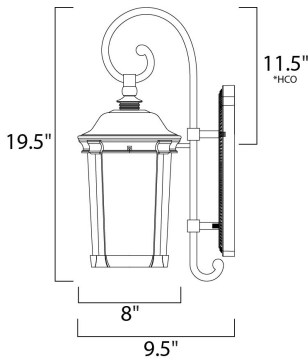

PRODUCT DESCRIPTION

Maxim Lighting's Dover VX Collection is made with Vivex, a material twice the strength of resin, is non-corrosive, UV resistant and backed with a 5-Year Limited Warranty. Dover VX features our Bronze finish and Seedy glass.

MEASUREMENTS

- DIMENSION : 8" W x 19.5" H x 9.5" Ext
- BACK PLATE : 5" W x 10.75" H x 11.5" HCO
- HANGING WEIGHT : 5.28 lb

LAMPING

- INPUT VOLTAGE : 120V
- BULB : 1 x 60W Incandescent E26 Medium , 60W Total
- BULB INCLUDED : (Not Included)
- DIMMABLE : Yes

FINISHES OPTION

- Bronze (BZ)

GLASS

Seedy CD

MATERIAL

Vivex Resin Composite, Glass

RATINGS

cETLus
Wet Location

ADDITIONAL

OPERATING TEMPERATURE:
-20°C (-4°F), 40°C (104°F)

Always consult a qualified electrician before installing any lighting product.