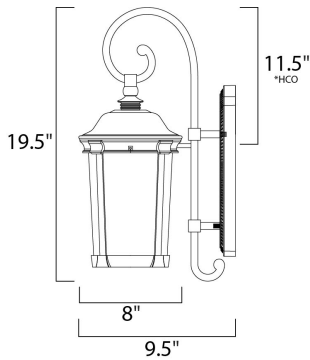

PRODUCT DESCRIPTION

Maxim Lighting's Dover VX Collection is made with Vivex, a material twice the strength of resin, is non-corrosive, UV resistant and backed with a 5-Year Limited Warranty. Dover VX features our Bronze finish and Seedy glass.

MEASUREMENTS

- DIMENSION : 8" W x 19.5" H x 9.5" Ext
- BACK PLATE : 5" W x 10.75" H x 11.5" HCO
- HANGING WEIGHT : 5.28 lb

LAMPING

- INPUT VOLTAGE : 120V
- BULB : 1 x 60W Incandescent E26 Medium , 60W Total
- BULB INCLUDED : (Not Included)
- DIMMABLE : Yes

FINISHES OPTION

- Bronze (BZ)

GLASS

Seedy CD

MATERIAL

Vivex Resin Composite, Glass

RATINGS

cETLus
Wet Location

ADDITIONAL

OPERATING TEMPERATURE:
-20°C (-4°F), 40°C (104°F)

Always consult a qualified electrician before installing any lighting product.