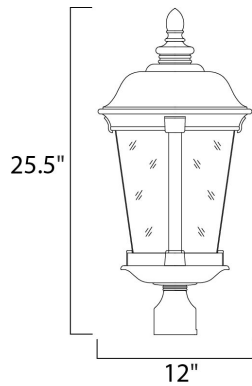

**MEASUREMENTS**

DIMENSION : 12" L x 12" W x 25.5" H

HANGING WEIGHT : 8.36 lb

**LAMPING**

INPUT VOLTAGE : 120V

BULB : 3 x 40W Incandescent E12 Candelabra , 120W Total

BULB INCLUDED : (Not Included)

DIMMABLE : Yes