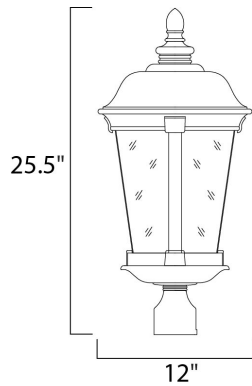

MEASUREMENTS

DIMENSION : 12" L x 12" W x 25.5" H

HANGING WEIGHT : 8.36 lb

LAMPING

INPUT VOLTAGE : 120V

BULB : 3 x 40W Incandescent E12 Candelabra , 120W Total

BULB INCLUDED : (Not Included)

DIMMABLE : Yes