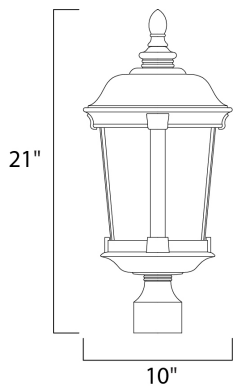

MEASUREMENTS

DIMENSION : 10" L x 10" W x 21" H

HANGING WEIGHT : 6.82 lb

LAMPING

INPUT VOLTAGE : 120V

BULB : 3 x 40W Incandescent E12 Candelabra , 120W Total

BULB INCLUDED : (Not Included)

DIMMABLE : Yes