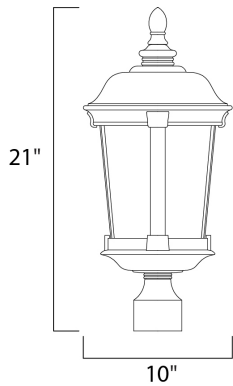

MEASUREMENTS

DIMENSION : 10" L x 10" W x 21" H

HANGING WEIGHT : 6.82 lb

LAMPING

INPUT VOLTAGE : 120V

BULB : 3 x 40W Incandescent E12 Candelabra , 120W Total

BULB INCLUDED : (Not Included)

DIMMABLE : Yes