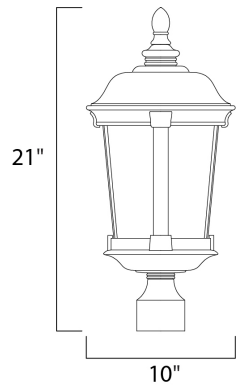

MEASUREMENTS

DIMENSION : 10" L x 10" W x 21" H

HANGING WEIGHT : 6.82 lb

LAMPING

INPUT VOLTAGE : 120V

BULB : 3 x 40W Incandescent E12 Candelabra , 120W Total

BULB INCLUDED : (Not Included)

DIMMABLE : Yes