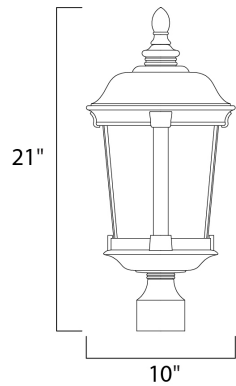

**MEASUREMENTS**

DIMENSION : 10" L x 10" W x 21" H

HANGING WEIGHT : 6.82 lb

**LAMPING**

INPUT VOLTAGE : 120V

BULB : 3 x 40W Incandescent E12 Candelabra , 120W Total

BULB INCLUDED : (Not Included)

DIMMABLE : Yes