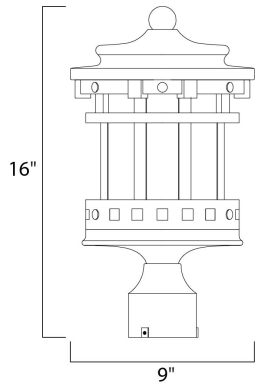

MEASUREMENTS

DIMENSION : 9" L x 9" W x 16" H
 HANGING WEIGHT : 10.56 lb

LAMPING

INPUT VOLTAGE : 120V
 BULB : 3 x 40W Incandescent E12 Candelabra , 120W Total
 BULB INCLUDED : (Not Included)
 DIMMABLE : Yes