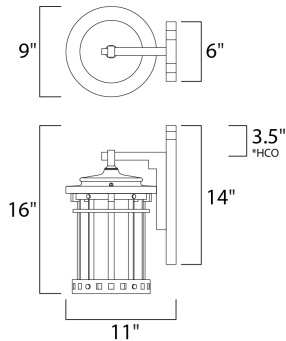

PRODUCT DESCRIPTION

Maxim Lighting's Santa Barbara VX Collection is made with Vivex, a material twice the strength of resin, is non-corrosive, UV resistant and backed with a 5-Year Limited Warranty. Santa Barbara VX features our Sienna finish and Seedy glass.

MEASUREMENTS

DIMENSION : 9" W x 16" H x 11" Ext
BACK PLATE : 6" W x 14" H x 3.5" HCO
HANGING WEIGHT : 7.04 lb

LAMPING

INPUT VOLTAGE : 120V
BULB : 3 x 40W Incandescent E12 Candelabra , 120W Total
BULB INCLUDED : (Not Included)
DIMMABLE : Yes

FINISHES OPTION

Sienna (SE)

GLASS

Seedy CD

MATERIAL

Vivex Resin Composite, Glass

RATINGS

cETLus
Wet Location

ADDITIONAL

OPERATING TEMPERATURE:
-20°C (-4°F), 40°C (104°F)

Always consult a qualified electrician before installing any lighting product.