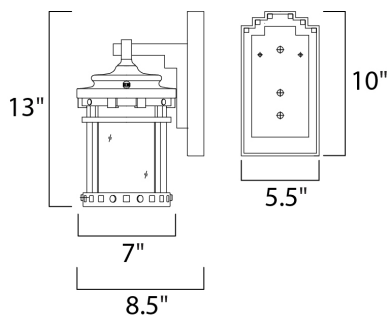

**MEASUREMENTS**

DIMENSION : 7" W x 13" H x 8.5" Ext  
 BACK PLATE : 5.5" W x 10" H x 4" HCO  
 HANGING WEIGHT : 3.96 lb

**LAMPING**

INPUT VOLTAGE : 120V  
 BULB : 1 x 60W Incandescent E26 Medium , 60W Total  
 BULB INCLUDED : (Not Included)  
 DIMMABLE : Yes