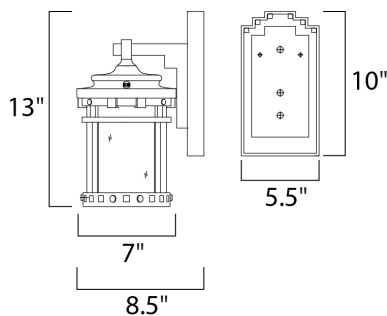

MEASUREMENTS

DIMENSION : 7" W x 13" H x 8.5" Ext
 BACK PLATE : 5.5" W x 10" H x 4" HCO
 HANGING WEIGHT : 3.96 lb

LAMPING

INPUT VOLTAGE : 120V
 BULB : 1 x 60W Incandescent E26 Medium , 60W Total
 BULB INCLUDED : (Not Included)
 DIMMABLE : Yes