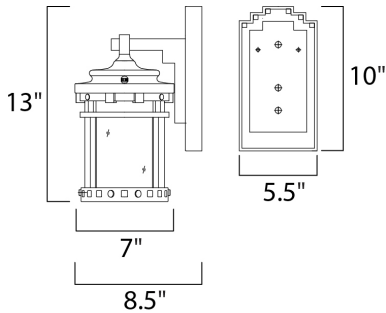

MEASUREMENTS

DIMENSION : 7" W x 13" H x 8.5" Ext
 BACK PLATE : 5.5" W x 10" H x 4" HCO
 HANGING WEIGHT : 3.96 lb

LAMPING

INPUT VOLTAGE : 120V
 BULB : 1 x 60W Incandescent E26 Medium , 60W Total
 BULB INCLUDED : (Not Included)
 DIMMABLE : Yes