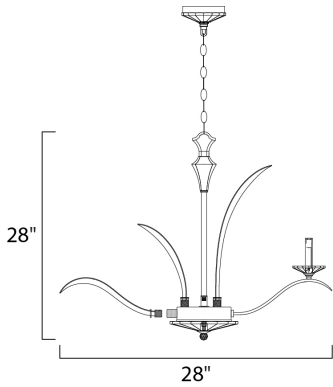

PRODUCT DESCRIPTION

In an exclusive design, bent, Beveled Crystal pairs with a highly Plated Silver finish in a fountain of eye-catching splendor. Our proprietary crystal mounting system and hand-cut bobeches, fonts and canopy covers make the Paradise Collection one of a kind. U.S. PAT. NO. D602,190 S

MEASUREMENTS

DIMENSION : 28" W x 28" H
 HANGING WEIGHT : 25.18 lb

LAMPING

INPUT VOLTAGE : 120V
 BULB : 5 x 60W Incandescent E12 Candelabra , 300W Total
 BULB INCLUDED : (Not Included)
 DIMMABLE : Yes

FINISHES OPTION

 Plated Silver (PS)

GLASS

Beveled Crystal BC

MATERIAL

Glass, Steel

RATINGS

cETLus
 Dry Location

ADDITIONAL