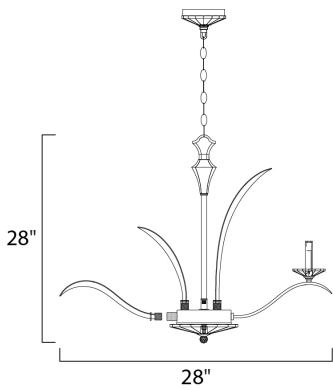

**PRODUCT DESCRIPTION**

In an exclusive design, bent, Beveled Crystal pairs with a highly Plated Silver finish in a fountain of eye-catching splendor. Our proprietary crystal mounting system and hand-cut bobeches, fonts and canopy covers make the Paradise Collection one of a kind. U.S. PAT. NO. D602,190 S

**MEASUREMENTS**

DIMENSION : 28" W x 28" H  
 HANGING WEIGHT : 25.18 lb

**LAMPING**

INPUT VOLTAGE : 120V  
 BULB : 5 x 60W Incandescent E12 Candelabra , 300W Total  
 BULB INCLUDED : (Not Included)  
 DIMMABLE : Yes

**FINISHES OPTION**

 Plated Silver (PS)

**GLASS**

Beveled Crystal BC

**MATERIAL**

Glass, Steel

**RATINGS**

cETLus  
 Dry Location