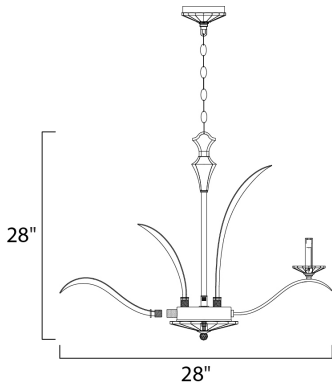

PRODUCT DESCRIPTION

In an exclusive design, bent, Beveled Crystal pairs with a highly Plated Silver finish in a fountain of eye-catching splendor. Our proprietary crystal mounting system and hand-cut bobeches, fonts and canopy covers make the Paradise Collection one of a kind. U.S. PAT. NO. D602,190 S

MEASUREMENTS

DIMENSION : 28" W x 28" H
 HANGING WEIGHT : 25.18 lb

LAMPING

INPUT VOLTAGE : 120V
 BULB : 5 x 60W Incandescent E12 Candelabra , 300W Total
 BULB INCLUDED : (Not Included)
 DIMMABLE : Yes

FINISHES OPTION

 Plated Silver (PS)

GLASS

Beveled Crystal BC

MATERIAL

Glass, Steel

RATINGS

cETLus
 Dry Location

ADDITIONAL