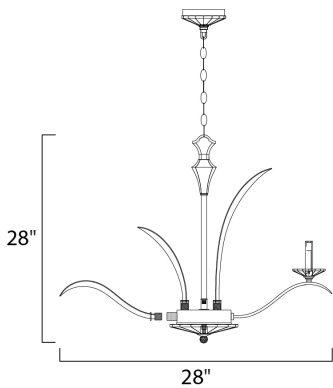

**PRODUCT DESCRIPTION**

In an exclusive design, bent, Beveled Crystal pairs with a highly Plated Silver finish in a fountain of eye-catching splendor. Our proprietary crystal mounting system and hand-cut bobèches, fonts and canopy covers make the Paradise Collection one of a kind. U.S. PAT. NO. D602,190 S

**MEASUREMENTS**

DIMENSION : 28" W x 28" H  
 HANGING WEIGHT : 25.18 lb

**LAMPING**

INPUT VOLTAGE : 120V  
 BULB : 5 x 60W Incandescent E12 Candelabra , 300W Total  
 BULB INCLUDED : (Not Included)  
 DIMMABLE : Yes

**FINISHES OPTION**

 Plated Silver (PS)

**GLASS**

Beveled Crystal BC

**MATERIAL**

Glass, Steel

**RATINGS**

cETLus  
 Dry Location