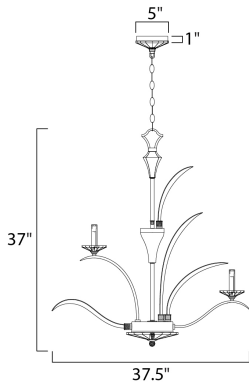

PRODUCT DESCRIPTION

In an exclusive design, bent, Beveled Crystal pairs with a highly Plated Silver finish in a fountain of eye-catching splendor. Our proprietary crystal mounting system and hand-cut bobeches, fonts and canopy covers make the Paradise Collection one of a kind. U.S. PAT. NO. D602,190 S

FINISHES OPTION

GLASS

Beveled Crystal BC

MATERIAL

Glass, Steel

RATINGS

cETLus
Dry Location

ADDITIONAL

OPERATING TEMPERATURE:
-20°C (-4°F), 40°C (104°F)

MEASUREMENTS

DIMENSION : 37.5" W x 37" H
CANOPY : 5" W x 1" H
HANGING WEIGHT : 36.96 lb

LAMPING

INPUT VOLTAGE : 120V
BULB : 9 x 60W Incandescent E12 Candelabra , 540W Total
BULB INCLUDED : (Not Included)
DIMMABLE : Yes