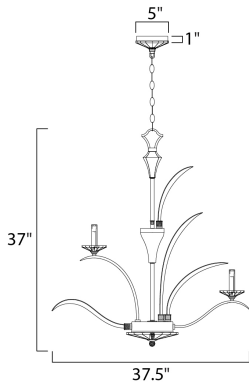

PRODUCT DESCRIPTION

In an exclusive design, bent, Beveled Crystal pairs with a highly Plated Silver finish in a fountain of eye-catching splendor. Our proprietary crystal mounting system and hand-cut bobeches, fonts and canopy covers make the Paradise Collection one of a kind. U.S. PAT. NO. D602,190 S

FINISHES OPTION

 Plated Silver (PS)

GLASS

Beveled Crystal BC

MATERIAL

Glass, Steel

RATINGS

cETLus
Dry Location

ADDITIONAL

OPERATING TEMPERATURE:
-20°C (-4°F), 40°C (104°F)

MEASUREMENTS

DIMENSION : 37.5" W x 37" H
CANOPY : 5" W x 1" H
HANGING WEIGHT : 36.96 lb

LAMPING

INPUT VOLTAGE : 120V
BULB : 9 x 60W Incandescent E12 Candelabra , 540W Total
BULB INCLUDED : (Not Included)
DIMMABLE : Yes