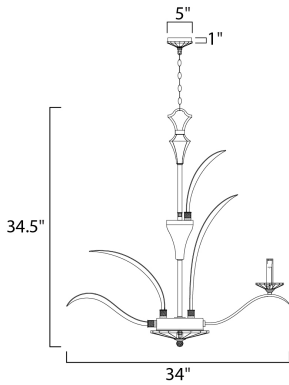

PRODUCT DESCRIPTION

In an exclusive design, bent, Beveled Crystal pairs with a highly Plated Silver finish in a fountain of eye-catching splendor. Our proprietary crystal mounting system and hand-cut bobeches, fonts and canopy covers make the Paradise Collection one of a kind. U.S. PAT. NO. D602,190 S

MEASUREMENTS

DIMENSION : 34" W x 34.5" H
 CANOPY : 5" W x 1" H
 HANGING WEIGHT : 30.86 lb

LAMPING

INPUT VOLTAGE : 120V
 BULB : 6 x 60W Incandescent E12 Candelabra , 360W Total
 BULB INCLUDED : (Not Included)
 DIMMABLE : Yes