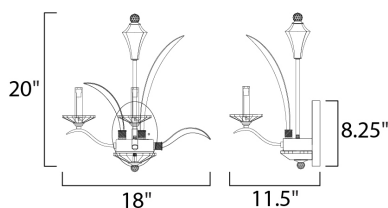

PRODUCT DESCRIPTION

In an exclusive design, bent, Beveled Crystal pairs with a highly Plated Silver finish in a fountain of eye-catching splendor. Our proprietary crystal mounting system and hand-cut bobeches, fonts and canopy covers make the Paradise Collection one of a kind. U.S. PAT. NO. D602,190 S

MEASUREMENTS

DIMENSION : 18" W x 20" H x 11.5" Ext
 MAX OAH : 5.75" W x 8.25" H
 HANGING WEIGHT : 9.02 lb

LAMPING

INPUT VOLTAGE : 120V
 BULB : 3 x 60W Incandescent E12 Candelabra , 180W Total
 BULB INCLUDED : (Not Included)
 DIMMABLE : Yes
 LIGHTING_DIRECTION : Up