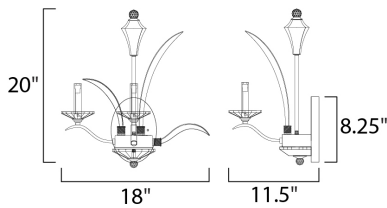

PRODUCT DESCRIPTION

In an exclusive design, bent, Beveled Crystal pairs with a highly Plated Silver finish in a fountain of eye-catching splendor. Our proprietary crystal mounting system and hand-cut bobeches, fonts and canopy covers make the Paradise Collection one of a kind. U.S. PAT. NO. D602,190 S

MEASUREMENTS

DIMENSION : 18" W x 20" H x 11.5" Ext
 MAX OAH : 5.75" W x 8.25" H
 HANGING WEIGHT : 9.02 lb

LAMPING

INPUT VOLTAGE : 120V
 BULB : 3 x 60W Incandescent E12 Candelabra , 180W Total
 BULB INCLUDED : (Not Included)
 DIMMABLE : Yes
 LIGHTING_DIRECTION : Up