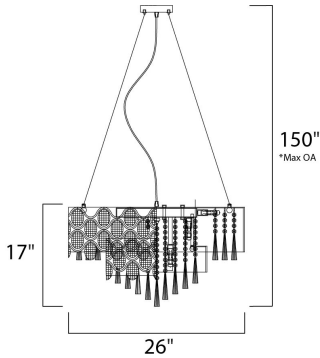

*max overall height

MEASUREMENTS

DIMENSION : 26" W x 17" H
 MAX OAH : 150" OAH
 HANGING WEIGHT : 40.7 lb

LAMPING

INPUT VOLTAGE : 120V
 BULB : 24 x 25W Xenon G9 , 600W Total
 BULB INCLUDED : (Included)
 DIMMABLE : Yes