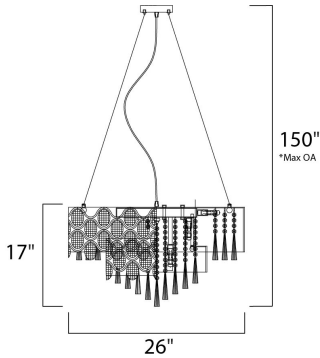

\*max overall height

**MEASUREMENTS**

DIMENSION : 26" W x 17" H  
 MAX OAH : 150" OAH  
 HANGING WEIGHT : 40.7 lb

**LAMPING**

INPUT VOLTAGE : 120V  
 BULB : 24 x 25W Xenon G9 , 600W Total  
 BULB INCLUDED : (Included)  
 DIMMABLE : Yes