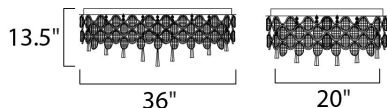

**MEASUREMENTS**

DIMENSION : 36" L x 20" W x 13.5" H  
 HANGING WEIGHT : 42.9 lb

**LAMPING**

INPUT VOLTAGE : 120V  
 LUMENS : 5,520 Rated  
 BULB : 23 x 25W Xenon G9 , 575W Total  
 BULB INCLUDED : (Included)  
 DIMMABLE : Yes  
 COLOR\_TEMP : 2900K