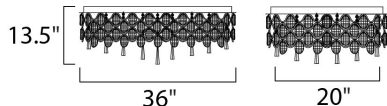

MEASUREMENTS

DIMENSION : 36" L x 20" W x 13.5" H
 HANGING WEIGHT : 42.9 lb

LAMPING

INPUT VOLTAGE : 120V
 LUMENS : 5,520 Rated
 BULB : 23 x 25W Xenon G9 , 575W Total
 BULB INCLUDED : (Included)
 DIMMABLE : Yes
 COLOR_TEMP : 2900K