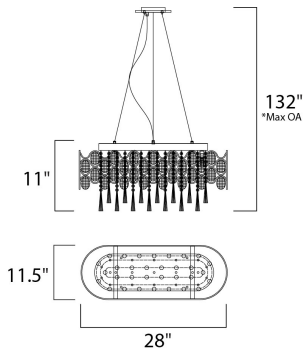

*max overall height

MEASUREMENTS

DIMENSION : 28" L x 11.5" W x 11" H
 MAX OAH : 137.8" OAH
 CANOPY : 5.5" W x 1" H x 10" L
 HANGING WEIGHT : 29.7 lb

LAMPING

INPUT VOLTAGE : 120V
 LUMENS : 4,560 Rated
 BULB : 19 x 25W Xenon G9 , 475W Total
 BULB INCLUDED : (Included)
 DIMMABLE : Yes
 COLOR_TEMP : 2900K