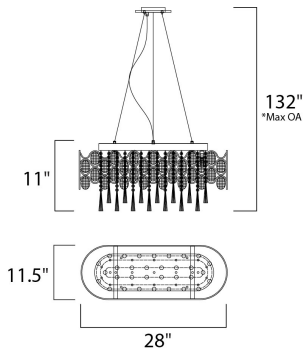

*max overall height

MEASUREMENTS

- DIMENSION : 28" L x 11.5" W x 11" H
- MAX OAH : 137.8" OAH
- CANOPY : 5.5" W x 1" H x 10" L
- HANGING WEIGHT : 29.7 lb

LAMPING

- INPUT VOLTAGE : 120V
- LUMENS : 4,560 Rated
- BULB : 19 x 25W Xenon G9 , 475W Total
- BULB INCLUDED : (Included)
- DIMMABLE : Yes
- COLOR_TEMP : 2900K