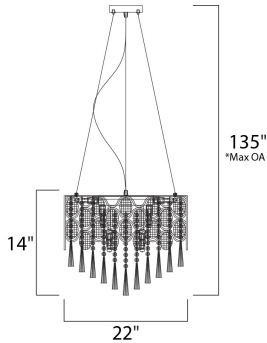

*max overall height

MEASUREMENTS

DIMENSION : 22" W x 14" H
 MAX OAH : 140.2" OAH
 HANGING WEIGHT : 36.74 lb

LAMPING

INPUT VOLTAGE : 120V
 LUMENS : 4,800 Rated
 BULB : 2 x 25W Xenon G9 , 500W Total
 BULB INCLUDED : (Included)
 DIMMABLE : Yes
 COLOR_TEMP : 2900K