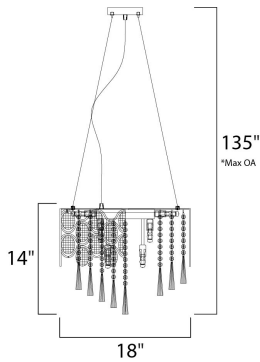

*max overall height

MEASUREMENTS

DIMENSION : 18" W x 14" H
 MAX OAH : 139.25" OAH
 HANGING WEIGHT : 27.06 lb

LAMPING

INPUT VOLTAGE : 120V
 LUMENS : 2,880 Rated
 BULB : 12 x 25W Xenon G9 , 300W Total
 BULB INCLUDED : (Included)
 DIMMABLE : Yes
 COLOR_TEMP : 2900K