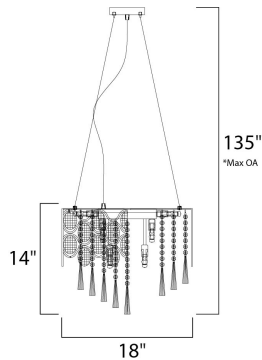

*max overall height

MEASUREMENTS

DIMENSION : 18" W x 14" H
 MAX OAH : 139.25" OAH
 HANGING WEIGHT : 27.06 lb

LAMPING

INPUT VOLTAGE : 120V
 LUMENS : 2,880 Rated
 BULB : 12 x 25W Xenon G9 , 300W Total
 BULB INCLUDED : (Included)
 DIMMABLE : Yes
 COLOR_TEMP : 2900K