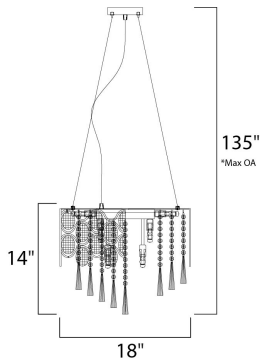

\*max overall height

**MEASUREMENTS**

DIMENSION : 18" W x 14" H  
 MAX OAH : 139.25" OAH  
 HANGING WEIGHT : 27.06 lb

**LAMPING**

INPUT VOLTAGE : 120V  
 LUMENS : 2,880 Rated  
 BULB : 12 x 25W Xenon G9 , 300W Total  
 BULB INCLUDED : (Included)  
 DIMMABLE : Yes  
 COLOR\_TEMP : 2900K