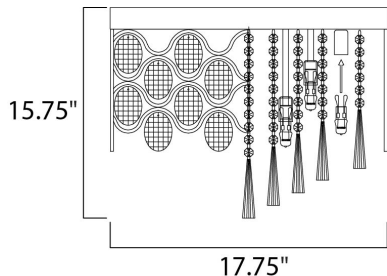

MEASUREMENTS

DIMENSION : 17.75" W x 15.75" H
 HANGING WEIGHT : 23.1 lb

LAMPING

INPUT VOLTAGE : 120V
 LUMENS : 2,880 Rated
 BULB : 12 x 25W Xenon G9 , 300W Total
 BULB INCLUDED : (Included)
 DIMMABLE : Yes
 COLOR_TEMP : 2900K