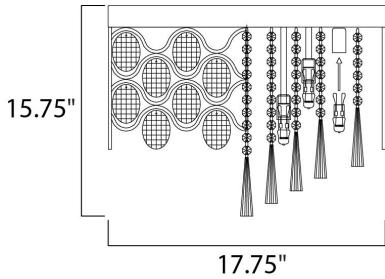

MEASUREMENTS

DIMENSION : 17.75" W x 15.75" H
 HANGING WEIGHT : 23.1 lb

LAMPING

INPUT VOLTAGE : 120V
 LUMENS : 2,880 Rated
 BULB : 12 x 25W Xenon G9 , 300W Total
 BULB INCLUDED : (Included)
 DIMMABLE : Yes
 COLOR_TEMP : 2900K