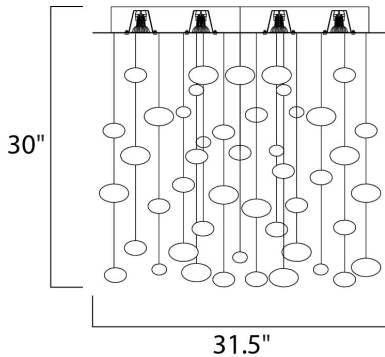

**PRODUCT DESCRIPTION**

Dew collection's drops of Chrome plated glass are randomly displayed as if floating in air. The metal pan, finished in Polished Chrome, comes with halogen bulbs. The Dew collection is also available with long life, energy efficient LED light in the Dew LED collection.

**MEASUREMENTS**

DIMENSION : 31.5" W x 30" H  
 HANGING WEIGHT : 28.88 lb

**LAMPING**

INPUT VOLTAGE : 120V  
 LUMENS : 15,300 Rated  
 BULB : 9 x 35W Halogen GU10 MR16 , 315W Total  
 BULB INCLUDED : (Included)  
 DIMMABLE : Yes  
 COLOR\_TEMP : 2900K