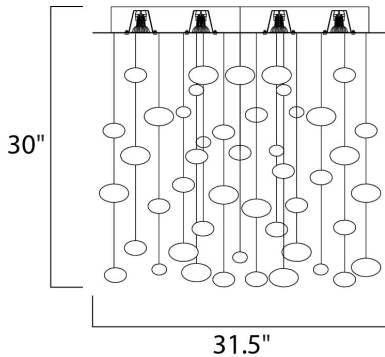

PRODUCT DESCRIPTION

Dew collection's drops of Chrome plated glass are randomly displayed as if floating in air. The metal pan, finished in Polished Chrome, comes with halogen bulbs. The Dew collection is also available with long life, energy efficient LED light in the Dew LED collection.

MEASUREMENTS

DIMENSION : 31.5" W x 30" H
 HANGING WEIGHT : 28.88 lb

LAMPING

INPUT VOLTAGE : 120V
 LUMENS : 15,300 Rated
 BULB : 9 x 35W Halogen GU10 MR16 , 315W Total
 BULB INCLUDED : (Included)
 DIMMABLE : Yes
 COLOR_TEMP : 2900K