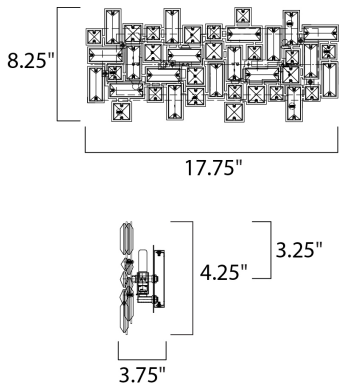

PRODUCT DESCRIPTION

Two layers of a geometric frame of steel, finished in Polished Chrome, are embedded with various Beveled Crystal Pendants to create a 3-Dimensional look of elegance and beauty. The Paradigm provides bling for the bath.

MEASUREMENTS

DIMENSION : 17.75" W x 8.25" H x 3.75" Ext
 MAX OAH : 13.5" W x 4.25" H
 HANGING WEIGHT : 5.56 lb

LAMPING

INPUT VOLTAGE : 120V
 BULB : 4 x 40W Xenon G9 , 160W Total
 BULB INCLUDED : (Included)
 DIMMABLE : Yes