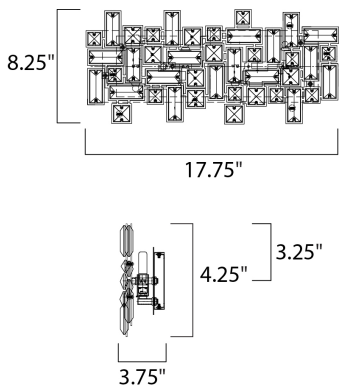

**PRODUCT DESCRIPTION**

Two layers of a geometric frame of steel, finished in Polished Chrome, are embedded with various Beveled Crystal Pendants to create a 3-Dimensional look of elegance and beauty. The Paradigm provides bling for the bath.

**MEASUREMENTS**

DIMENSION : 17.75" W x 8.25" H x 3.75" Ext  
 MAX OAH : 13.5" W x 4.25" H  
 HANGING WEIGHT : 5.56 lb

**LAMPING**

INPUT VOLTAGE : 120V  
 BULB : 4 x 40W Xenon G9 , 160W Total  
 BULB INCLUDED : (Included)  
 DIMMABLE : Yes