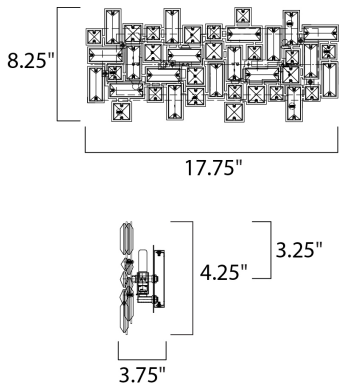

**PRODUCT DESCRIPTION**

Two layers of a geometric frame of steel, finished in Polished Chrome, are embedded with various Beveled Crystal Pendants to create a 3-Dimensional look of elegance and beauty. The Paradigm provides bling for the bath.

**MEASUREMENTS**

DIMENSION : 17.75" W x 8.25" H x 3.75" Ext  
 MAX OAH : 13.5" W x 4.25" H  
 HANGING WEIGHT : 5.56 lb

**LAMPING**

INPUT VOLTAGE : 120V  
 BULB : 4 x 40W Xenon G9 , 160W Total  
 BULB INCLUDED : (Included)  
 DIMMABLE : Yes