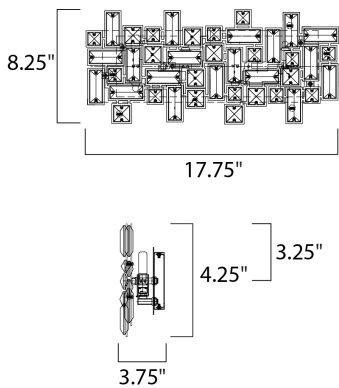

PRODUCT DESCRIPTION

Two layers of a geometric frame of steel, finished in Polished Chrome, are embedded with various Beveled Crystal Pendants to create a 3-Dimensional look of elegance and beauty. The Paradigm provides bling for the bath.

MEASUREMENTS

DIMENSION : 17.75" W x 8.25" H x 3.75" Ext
 MAX OAH : 13.5" W x 4.25" H
 HANGING WEIGHT : 5.56 lb

LAMPING

INPUT VOLTAGE : 120V
 BULB : 4 x 40W Xenon G9 , 160W Total
 BULB INCLUDED : (Included)
 DIMMABLE : Yes