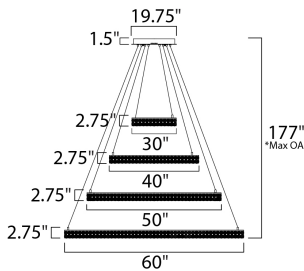

\*max overall height of fixture

**MEASUREMENTS**

- DIMENSION : 60" L x 60" W x 2.75" H
- MAX OAH : 177" OAH
- CANOPY : 19.75" W x 1.5" H x 19.75" L
- HANGING WEIGHT : 67.76 lb

**LAMPING**

- INPUT VOLTAGE : 120V
- LUMENS : 8,358 Rated
- BULB : 4 x 119.4W LED PCB Integrated , 119W Total
- BULB INCLUDED : (Integrated)
- DIMMABLE : Triac CL
- CRI : 80+ CRI
- COLOR\_TEMP : 3000K