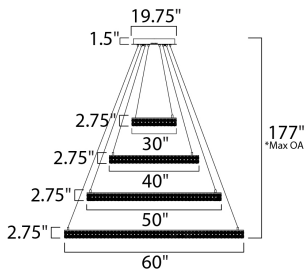

*max overall height of fixture

MEASUREMENTS

- DIMENSION : 60" L x 60" W x 2.75" H
- MAX OAH : 177" OAH
- CANOPY : 19.75" W x 1.5" H x 19.75" L
- HANGING WEIGHT : 67.76 lb

LAMPING

- INPUT VOLTAGE : 120V
- LUMENS : 8,358 Rated
- BULB : 4 x 119.4W LED PCB Integrated , 119W Total
- BULB INCLUDED : (Integrated)
- DIMMABLE : Triac CL
- CRI : 80+ CRI
- COLOR_TEMP : 3000K