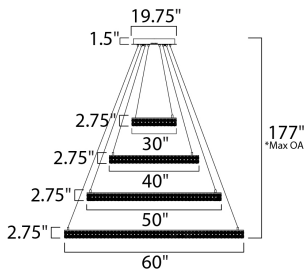

*max overall height of fixture

MEASUREMENTS

- DIMENSION : 60" L x 60" W x 2.75" H
- MAX OAH : 177" OAH
- CANOPY : 19.75" W x 1.5" H x 19.75" L
- HANGING WEIGHT : 67.76 lb

LAMPING

- INPUT VOLTAGE : 120V
- LUMENS : 8,358 Rated
- BULB : 4 x 119.4W LED PCB Integrated , 119W Total
- BULB INCLUDED : (Integrated)
- DIMMABLE : Triac CL
- CRI : 80+ CRI
- COLOR_TEMP : 3000K