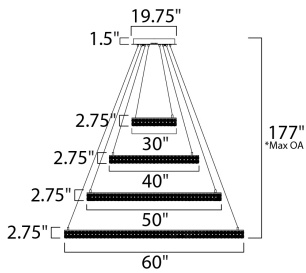

*max overall height of fixture

MEASUREMENTS

- DIMENSION : 60" L x 60" W x 2.75" H
- MAX OAH : 177" OAH
- CANOPY : 19.75" W x 1.5" H x 19.75" L
- HANGING WEIGHT : 67.76 lb

LAMPING

- INPUT VOLTAGE : 120V
- LUMENS : 8,358 Rated
- BULB : 4 x 119.4W LED PCB Integrated , 119W Total
- BULB INCLUDED : (Integrated)
- DIMMABLE : Triac CL
- CRI : 80+ CRI
- COLOR_TEMP : 3000K