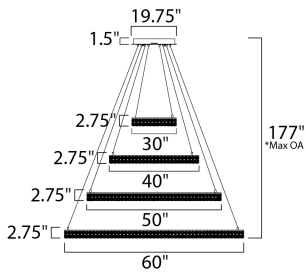

\*max overall height of fixture

**MEASUREMENTS**

DIMENSION : 60" L x 60" W x 2.75" H  
 MAX OAH : 177" OAH  
 CANOPY : 19.75" W x 1.5" H x 19.75" L  
 HANGING WEIGHT : 67.76 lb

**LAMPING**

INPUT VOLTAGE : 120V  
 LUMENS : 8,358 Rated  
 BULB : 4 x 119.4W LED PCB Integrated , 119W Total  
 BULB INCLUDED : (Integrated)  
 DIMMABLE : Triac CL  
 CRI : 80+ CRI  
 COLOR\_TEMP : 3000K