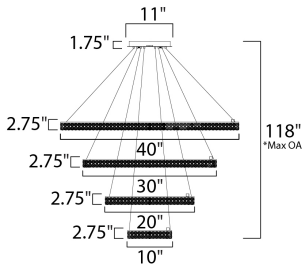

\*max overall height

**MEASUREMENTS**

DIMENSION : 40" L x 40" W x 2.75" H  
 MAX OAH : 118" OAH  
 CANOPY : 11" W x 1.75" H x 11" L  
 HANGING WEIGHT : 32.84 lb

**LAMPING**

INPUT VOLTAGE : 120V  
 LUMENS : 3,360 Rated  
 BULB : 4 x 48W LED PCB Integrated , 48W Total  
 BULB INCLUDED : (Integrated)  
 DIMMABLE : Triac CL  
 CRI : 80+ CRI  
 COLOR\_TEMP : 3000K