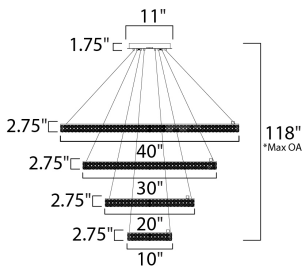

\*max overall height

**MEASUREMENTS**

DIMENSION : 40" L x 40" W x 2.75" H  
 MAX OAH : 118" OAH  
 CANOPY : 11" W x 1.75" H x 11" L  
 HANGING WEIGHT : 32.84 lb

**LAMPING**

INPUT VOLTAGE : 120V  
 LUMENS : 3,360 Rated  
 BULB : 4 x 48W LED PCB Integrated , 48W Total  
 BULB INCLUDED : (Integrated)  
 DIMMABLE : Triac CL  
 CRI : 80+ CRI  
 COLOR\_TEMP : 3000K