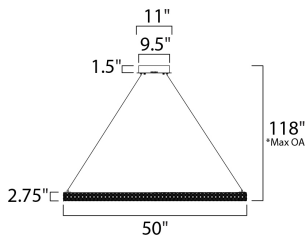

\*max overall height of fixture

**MEASUREMENTS**

- DIMENSION : 50" L x 50" W x 2.75" H
- MAX OAH : 118" OAH
- CANOPY : 11" W x 1.5" H x 11" L
- HANGING WEIGHT : 21.78 lb

**LAMPING**

- INPUT VOLTAGE : 120V
- LUMENS : 2,688 Rated
- BULB : 4 x 9.6W LED PCB Integrated , 38W Total
- BULB INCLUDED : (Integrated)
- DIMMABLE : Triac CL
- CRI : 80+ CRI
- COLOR\_TEMP : 3000K