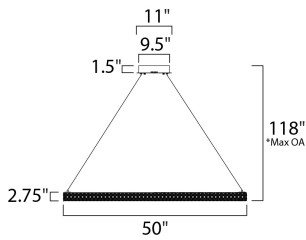

*max overall height of fixture

MEASUREMENTS

- DIMENSION : 50" L x 50" W x 2.75" H
- MAX OAH : 118" OAH
- CANOPY : 11" W x 1.5" H x 11" L
- HANGING WEIGHT : 21.78 lb

LAMPING

- INPUT VOLTAGE : 120V
- LUMENS : 2,688 Rated
- BULB : 4 x 9.6W LED PCB Integrated , 38W Total
- BULB INCLUDED : (Integrated)
- DIMMABLE : Triac CL
- CRI : 80+ CRI
- COLOR_TEMP : 3000K