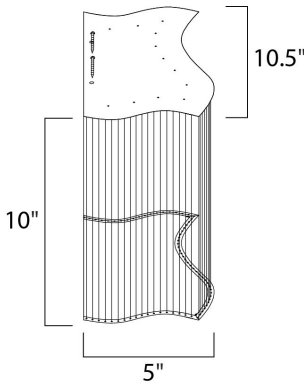

**PRODUCT DESCRIPTION**

Swizzle collection's gently curved frames of Polished Chrome support twisted Clear glass rods that shimmer in front of the natural light of the included xenon lamps. The interior of the fixture is draped with strands of clear beveled crystal that sparkle from below.

**MEASUREMENTS**

DIMENSION : 11" W x 10" H x 5" Ext  
 MAX OAH : 7.87" W x 9.45" H  
 HANGING WEIGHT : 6.6 lb

**LAMPING**

INPUT VOLTAGE : 120V  
 LUMENS : 960 Rated  
 BULB : 4 x 25W Xenon G9 , 100W Total  
 BULB INCLUDED : (Included)  
 DIMMABLE : Yes  
 COLOR\_TEMP : 2900K