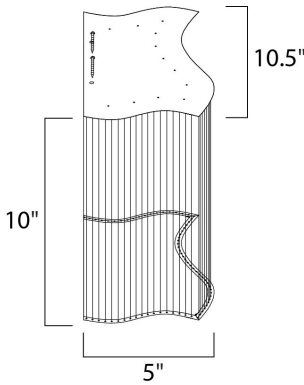

PRODUCT DESCRIPTION

Swizzle collection's gently curved frames of Polished Chrome support twisted Clear glass rods that shimmer in front of the natural light of the included xenon lamps. The interior of the fixture is draped with strands of clear beveled crystal that sparkle from below.

MEASUREMENTS

DIMENSION : 11" W x 10" H x 5" Ext
 MAX OAH : 7.87" W x 9.45" H
 HANGING WEIGHT : 6.6 lb

LAMPING

INPUT VOLTAGE : 120V
 LUMENS : 960 Rated
 BULB : 4 x 25W Xenon G9 , 100W Total
 BULB INCLUDED : (Included)
 DIMMABLE : Yes
 COLOR_TEMP : 2900K

FINISHES OPTION

 Polished Chrome (PC)

GLASS

Clear CL

MATERIAL

Steel, Glass Rod, Crystal

RATINGS

cETLus
 Dry Location