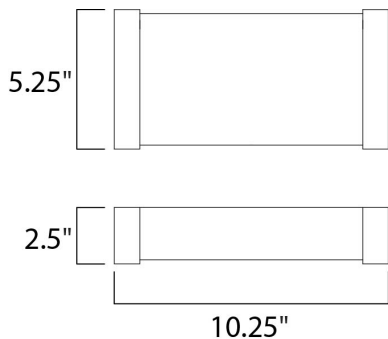

**PRODUCT DESCRIPTION**

A box of Clear glass surrounds an edge lit LED panel which is framed in Polished Chrome metal. The Clear glass is trimmed on both ends with heavy gauge metal caps. The edge lit panel provides even light distribution while maintaining a high lumen per watt ratio.

**MEASUREMENTS**

DIMENSION : 10.25" W x 5.25" H x 2.5" Ext  
 BACK PLATE : 9.5" W x 4.5" H  
 HANGING WEIGHT : 13.25 lb

**LAMPING**

INPUT VOLTAGE : 120V  
 LUMENS : 660 Rated (386 Del.)  
 BULB : 1 x 12W LED PCB Integrated , 12W Total  
 BULB INCLUDED : (Integrated)  
 DIMMABLE : Triac CL  
 CRI : 90+ CRI  
 COLOR\_TEMP : 3000K