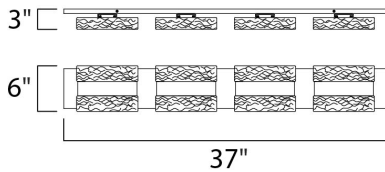

### PRODUCT DESCRIPTION

Blocks of piastra style Iceberg glass sparkle and shimmer from the high powered LEDs concealed inside Polished Chrome metal supports. Not only is useful light directed down, additional light is cast indirectly upwards and into the room for even and soft illumination.

### MEASUREMENTS

DIMENSION : 37" W x 6" H x 3" Ext  
 BACK PLATE : 9.5" W x 4.5" H  
 HANGING WEIGHT : 22.55 lb