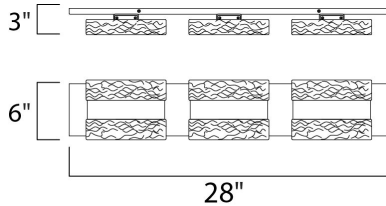

PRODUCT DESCRIPTION

Blocks of piastra style Iceberg glass sparkle and shimmer from the high powered LEDs concealed inside Polished Chrome metal supports. Not only is useful light directed down, additional light is cast indirectly upwards and into the room for even and soft illumination.

MEASUREMENTS

DIMENSION : 28" W x 6" H x 3" Ext
 BACK PLATE : 28" W x 4.5" H
 HANGING WEIGHT : 16.79243 lb

LAMPING

INPUT VOLTAGE : 120V
 LUMENS : 2,420 Rated (1,417 Del.)
 BULB : 6 x 5W LED AC Integrated , 30W Total
 BULB INCLUDED : (Integrated)
 DIMMABLE : Electronic Low Voltage (ELV)
 CRI : 90+ CRI
 COLOR_TEMP : 3000K
 LIGHTING_DIRECTION : Up/Down