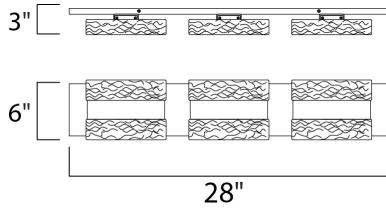

PRODUCT DESCRIPTION

Blocks of piastra style Iceberg glass sparkle and shimmer from the high powered LEDs concealed inside Polished Chrome metal supports. Not only is useful light directed down, additional light is cast indirectly upwards and into the room for even and soft illumination.

MEASUREMENTS

DIMENSION : 28" W x 6" H x 3" Ext
 BACK PLATE : 28" W x 4.5" H
 HANGING WEIGHT : 16.79243 lb

LAMPING

INPUT VOLTAGE : 120V
 LUMENS : 2,420 Rated (1,417 Del.)
 BULB : 6 x 5W LED AC Integrated , 30W Total
 BULB INCLUDED : (Integrated)
 DIMMABLE : Electronic Low Voltage (ELV)
 CRI : 90+ CRI
 COLOR_TEMP : 3000K
 LIGHTING_DIRECTION : Up/Down