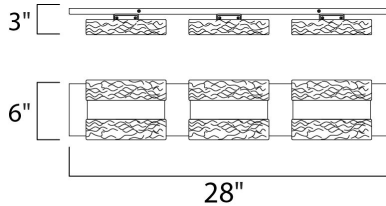

### PRODUCT DESCRIPTION

Blocks of piastra style Iceberg glass sparkle and shimmer from the high powered LEDs concealed inside Polished Chrome metal supports. Not only is useful light directed down, additional light is cast indirectly upwards and into the room for even and soft illumination.

### MEASUREMENTS

DIMENSION : 28" W x 6" H x 3" Ext  
 BACK PLATE : 28" W x 4.5" H  
 HANGING WEIGHT : 16.79243 lb