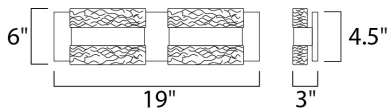

MEASUREMENTS

DIMENSION : 19" W x 6" H x 3" Ext
 BACK PLATE : 19" W x 4.5" H
 HANGING WEIGHT : 14 lb

LAMPING

INPUT VOLTAGE : 120V
 LUMENS : 1,595 Rated (934 Del.)
 BULB : 4 x 5W LED AC Integrated , 20W Total
 BULB INCLUDED : (Integrated)
 DIMMABLE : Electronic Low Voltage (ELV)
 CRI : 90+ CRI
 COLOR_TEMP : 3000K
 LIGHTING_DIRECTION : Up/Down