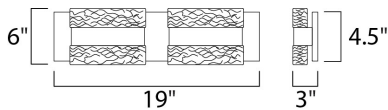

LAMPING

INPUT VOLTAGE : 120V
LUMENS : 1,595 Rated (934 Del.)
BULB : 4 x 5W LED AC Integrated , 20W Total
BULB INCLUDED : (Integrated)
DIMMABLE : Electronic Low Voltage (ELV)
CRI : 90+ CRI
COLOR_TEMP : 3000K
LIGHTING_DIRECTION : Up/Down