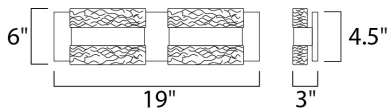

PRODUCT DESCRIPTION

Blocks of piastra style Iceberg glass sparkle and shimmer from the high powered LEDs concealed inside Polished Chrome metal supports. Not only is useful light directed down, additional light is cast indirectly upwards and into the room for even and soft illumination.

MEASUREMENTS

DIMENSION : 19" W x 6" H x 3" Ext
 BACK PLATE : 19" W x 4.5" H
 HANGING WEIGHT : 14 lb

LAMPING

INPUT VOLTAGE : 120V
 LUMENS : 1,595 Rated (934 Del.)
 BULB : 4 x 5W LED AC Integrated , 20W Total
 BULB INCLUDED : (Integrated)
 DIMMABLE : Electronic Low Voltage (ELV)
 CRI : 90+ CRI
 COLOR_TEMP : 3000K
 LIGHTING_DIRECTION : Up/Down