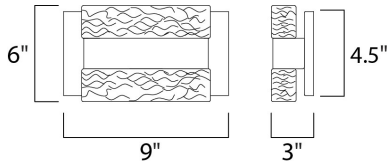

PRODUCT DESCRIPTION

Blocks of piastra style Iceberg glass sparkle and shimmer from the high powered LEDs concealed inside Polished Chrome metal supports. Not only is useful light directed down, additional light is cast indirectly upwards and into the room for even and soft illumination.

MEASUREMENTS

DIMENSION : 9" W x 6" H x 3" Ext
 BACK PLATE : 9" W x 4.5" H x 2.75" HCO
 HANGING WEIGHT : 3.3 lb

LAMPING

INPUT VOLTAGE : 120V
 LUMENS : 770 Rated (451 Del.)
 BULB : 2 x 5W LED AC Integrated , 10W Total
 BULB INCLUDED : (Integrated)
 DIMMABLE : Electronic Low Voltage (ELV)
 CRI : 90+ CRI
 COLOR_TEMP : 3000K
 LIGHTING_DIRECTION : Up/Down