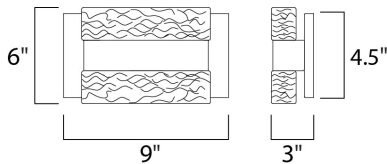

PRODUCT DESCRIPTION

Blocks of piastra style Iceberg glass sparkle and shimmer from the high powered LEDs concealed inside Polished Chrome metal supports. Not only is useful light directed down, additional light is cast indirectly upwards and into the room for even and soft illumination.

MEASUREMENTS

DIMENSION : 9" W x 6" H x 3" Ext
 BACK PLATE : 9" W x 4.5" H x 2.75" HCO
 HANGING WEIGHT : 3.3 lb

LAMPING

INPUT VOLTAGE : 120V
 LUMENS : 770 Rated (451 Del.)
 BULB : 2 x 5W LED AC Integrated , 10W Total
 BULB INCLUDED : (Integrated)
 DIMMABLE : Electronic Low Voltage (ELV)
 CRI : 90+ CRI
 COLOR_TEMP : 3000K
 LIGHTING_DIRECTION : Up/Down