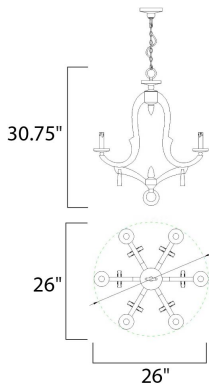

**MEASUREMENTS**

DIMENSION : 24" L x 24" W x 30" H

HANGING WEIGHT : 17.19 lb

**LAMPING**

INPUT VOLTAGE : 120V

BULB : 6 x 40W Incandescent E12 Candelabra , 240W Total

BULB INCLUDED : (Not Included)

DIMMABLE :