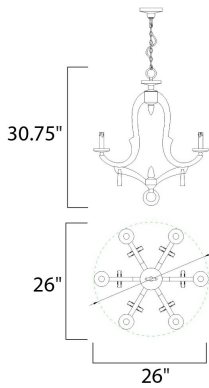

MEASUREMENTS

DIMENSION : 24" L x 24" W x 30" H

HANGING WEIGHT : 17.19 lb

LAMPING

INPUT VOLTAGE : 120V

BULB : 6 x 40W Incandescent E12 Candelabra , 240W Total

BULB INCLUDED : (Not Included)

DIMMABLE :