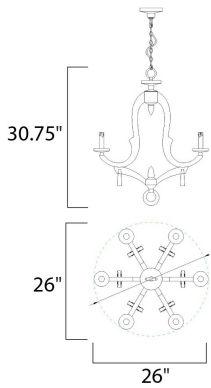

MEASUREMENTS

DIMENSION : 24" L x 24" W x 30" H

HANGING WEIGHT : 17.19 lb

LAMPING

INPUT VOLTAGE : 120V

BULB : 6 x 40W Incandescent E12 Candelabra , 240W Total

BULB INCLUDED : (Not Included)

DIMMABLE :