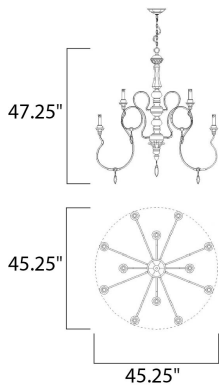

**MEASUREMENTS**

DIMENSION : 45.25" L x 45.25" W x 52" H  
 HANGING WEIGHT : 23.04 lb

**LAMPING**

INPUT VOLTAGE : 120V  
 BULB : 12 x 40W Incandescent E12 Candelabra , 480W Total  
 BULB INCLUDED : (Not Included)  
 DIMMABLE :