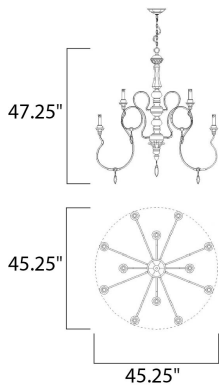

MEASUREMENTS

DIMENSION : 45.25" L x 45.25" W x 52" H
 HANGING WEIGHT : 23.04 lb

LAMPING

INPUT VOLTAGE : 120V
 BULB : 12 x 40W Incandescent E12 Candelabra , 480W Total
 BULB INCLUDED : (Not Included)
 DIMMABLE :