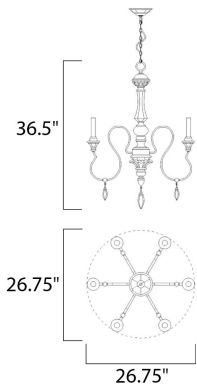

**MEASUREMENTS**

DIMENSION : 36" L x 36" W x 38" H

HANGING WEIGHT : 12.5 lb

**LAMPING**

INPUT VOLTAGE : 120V

BULB : 6 x 40W Incandescent E12 Candelabra , 240W Total

BULB INCLUDED : (Not Included)

DIMMABLE :