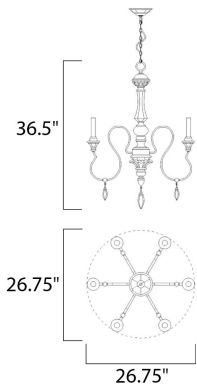

**MEASUREMENTS**

DIMENSION : 30" L x 30" W x 38" H

HANGING WEIGHT : 10.8 lb

**LAMPING**

INPUT VOLTAGE : 120V

BULB : 6 x 40W Incandescent E12 Candelabra , 240W Total

BULB INCLUDED : (Not Included)

DIMMABLE :