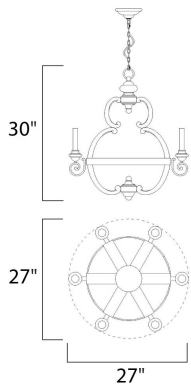

MEASUREMENTS

DIMENSION : 28" L x 28" W x 31" H

HANGING WEIGHT : 16.2 lb

LAMPING

INPUT VOLTAGE : 120V

BULB : 6 x 40W Incandescent E12 Candelabra , 240W Total

BULB INCLUDED : (Not Included)

DIMMABLE :