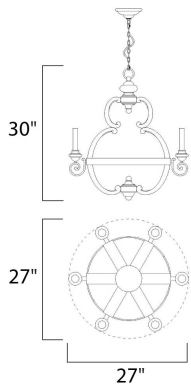

**MEASUREMENTS**

DIMENSION : 28" L x 28" W x 31" H

HANGING WEIGHT : 16.2 lb

**LAMPING**

INPUT VOLTAGE : 120V

BULB : 6 x 40W Incandescent E12 Candelabra , 240W Total

BULB INCLUDED : (Not Included)

DIMMABLE :