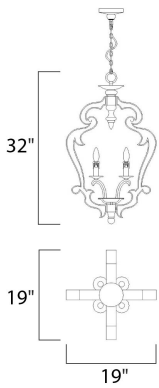

MEASUREMENTS

DIMENSION : 19.5" L x 19.5" W x 32" H

HANGING WEIGHT : 13.88 lb

LAMPING

INPUT VOLTAGE : 120V

BULB : 4 x 40W Incandescent E12 Candelabra , 160W Total

BULB INCLUDED : (Not Included)

DIMMABLE : Yes