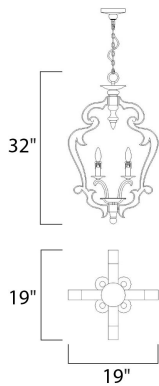

MEASUREMENTS

DIMENSION : 19.5" L x 19.5" W x 32" H

HANGING WEIGHT : 13.88 lb

LAMPING

INPUT VOLTAGE : 120V

BULB : 4 x 40W Incandescent E12 Candelabra , 160W Total

BULB INCLUDED : (Not Included)

DIMMABLE : Yes