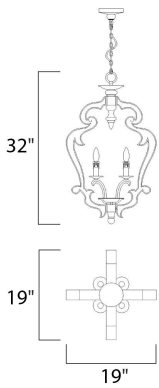

**MEASUREMENTS**

DIMENSION : 19.5" L x 19.5" W x 32" H

HANGING WEIGHT : 13.88 lb

**LAMPING**

INPUT VOLTAGE : 120V

BULB : 4 x 40W Incandescent E12 Candelabra , 160W Total

BULB INCLUDED : (Not Included)

DIMMABLE : Yes