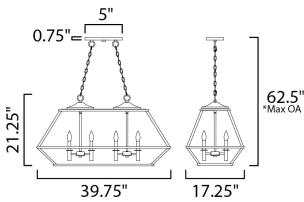

MEASUREMENTS

- DIMENSION : 39.75" L x 17.25" W x 21.25" H
- MAX OAH : 62.5" OAH
- CANOPY : 5" W x 0.75" H x 11" L
- HANGING WEIGHT : 16.5 lb

LAMPING

- INPUT VOLTAGE : 120V
- BULB : 8 x 60W Incandescent E12 Candelabra , 480W Total
- BULB INCLUDED : (Not Included)
- DIMMABLE : Yes