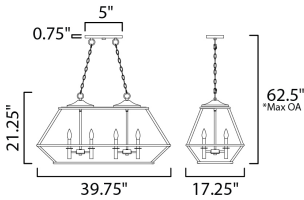

**MEASUREMENTS**

- DIMENSION : 39.75" L x 17.25" W x 21.25" H
- MAX OAH : 62.5" OAH
- CANOPY : 5" W x 0.75" H x 11" L
- HANGING WEIGHT : 16.5 lb

**LAMPING**

- INPUT VOLTAGE : 120V
- BULB : 8 x 60W Incandescent E12 Candelabra , 480W Total
- BULB INCLUDED : (Not Included)
- DIMMABLE : Yes